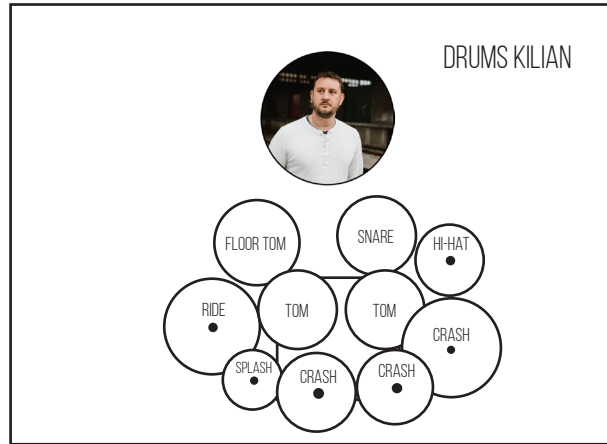

# STAGE RIDER TENFORTY

MONITOR

- 1 SNARE
- 1 FLOOR TOM
- 1 KICK
- 2 TOMS
- 1 HIHAT
- 2 CRASH
- 1 RIDE
- 1 SPLASH