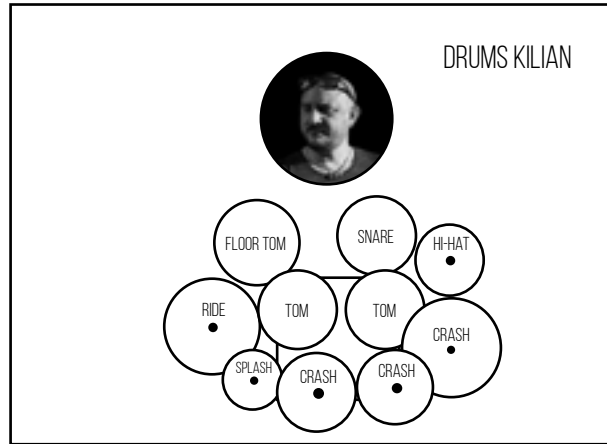

STAGE RIDER TENFORTY

MONITOR

- 1 SNARE
- 1 FLOOR TOM
- 1 KICK
- 2 TOMS
- 1 HIHAT
- 2 CRASH
- 1 RIDE
- 1 SPLASH

BASS AMP
DI

EFF. BOARD

MONITOR

MARSHALL TOP
E-GIT AMP
MARSHALL

VOX SILVAN

EFF. BOARD

PEDAL DI

MONITOR

MARSHALL TOP
E-GIT AMP
MARSHALL

VOX ANDY

EFF. BOARD

MONITOR